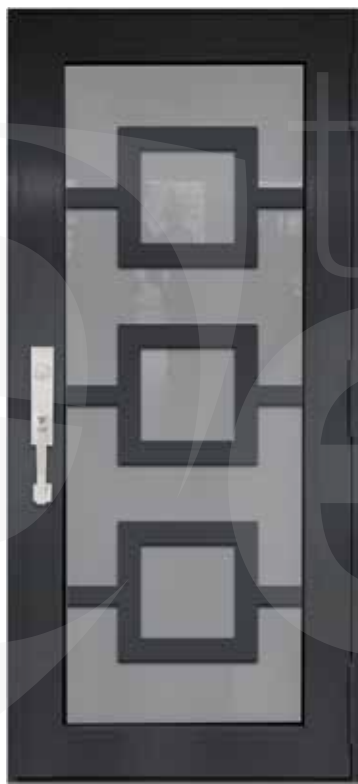

NT-SD-B02

NT-SD-B03

NT-SD-B04

NT-SD-B05

For more information contact us • **786.547.2003**

** Designs appearance may look different depending on the glass door proportions.*

DOOR GLASS DECORATION

SINGLE ENTRY DOOR BRONZE