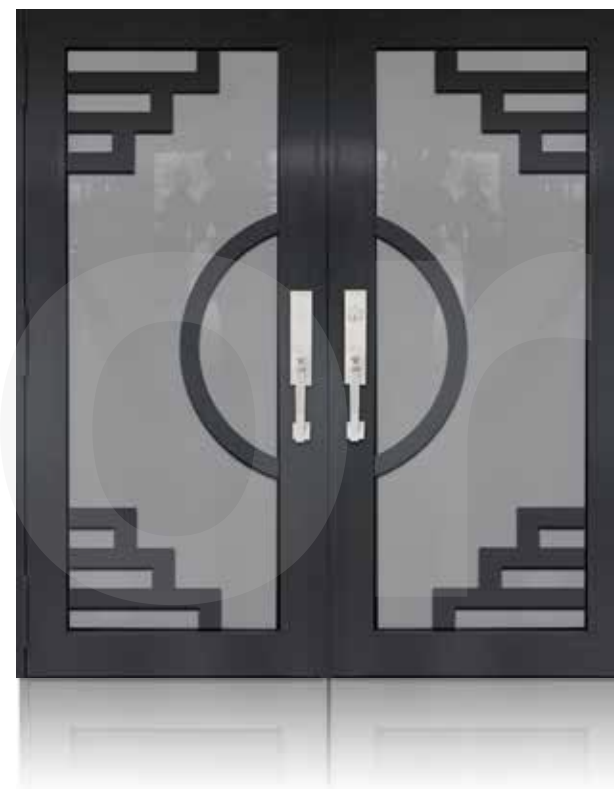

** Designs appearance may look different depending on the glass door proportions.*

DOOR GLASS DECORATION

DOUBLE ENTRY DOOR BRONZE

NT-DD-B10

NT-DD-B11

NT-DD-B12

For more information contact us • **786.547.2003**